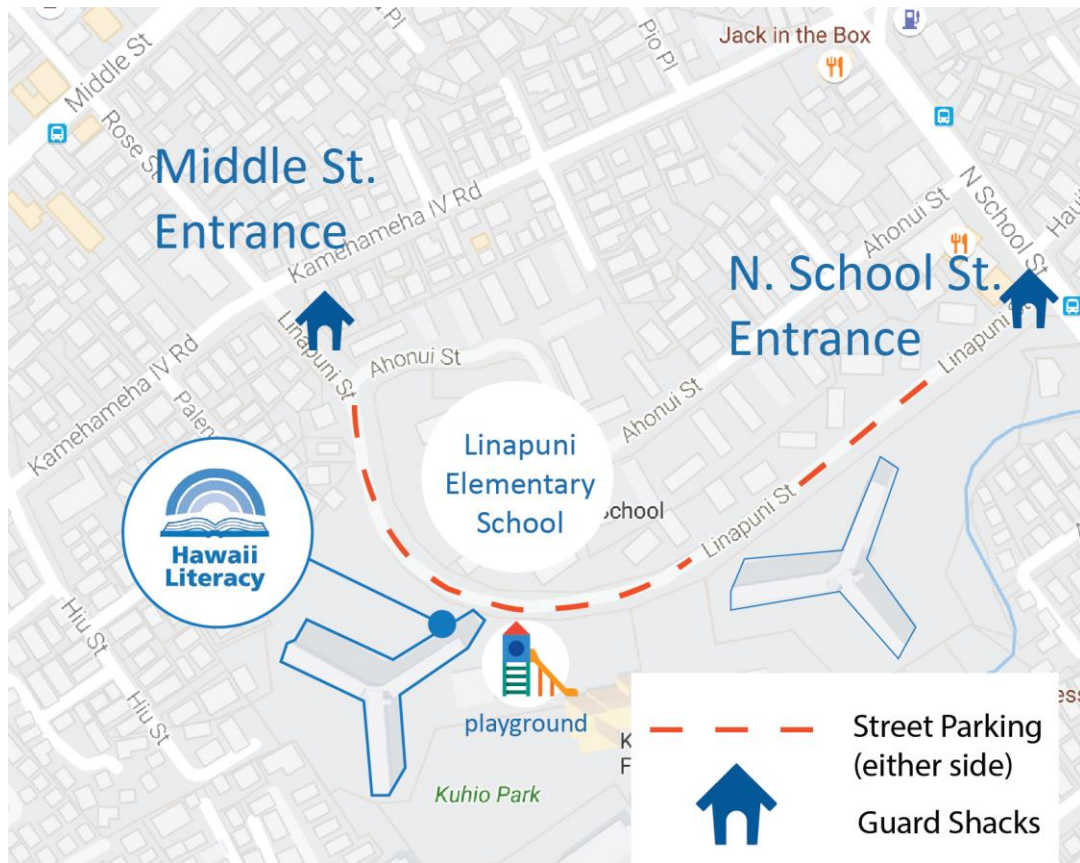

Kuhio Park Towers

Family Literacy Library

1475 Linapuni Street, Tower A, Suite 117, Honolulu, HI 96819

- You will pass a guard shack before you enter. Security may request to see your driver's license, registration, & proof of insurance. **Please tell them you are visiting Hawaii Literacy's Family Library.**
- There is free street **parking** available along Linapuni Street.
- We are located on the ground floor in Suite 117 in Tower A. Tower A is directly **across the street from Linapuni Elementary School**, and is closer to the Middle St. Entrance.
- There is a sign on our door that says "Family Library" along with the current calendar.
- **Please use the blue dot on the map above to help orient yourself.**